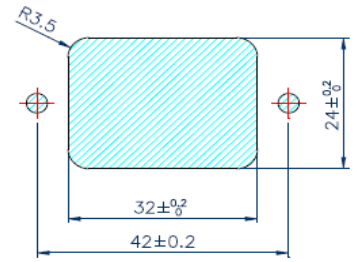

AC SOCKET

SS-3A

STANDART: IEC 320 C20
RATING :20A 125V/250V AC
APPROVALS :UL/CSA
RATING :16A 250V AC
APPROVALS :VDE/SEMKO/CCC

SS-3A-PBT-	6.3	
	4.8	
	4.0	

PANEL CUTOUT