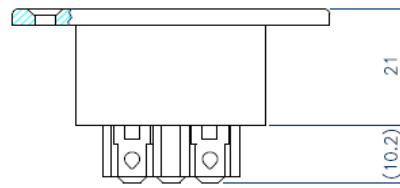

AC SOCKET

SS-3A

STANDART: IEC 320 C20
RATING :20A 125V/250V AC
APPROVALS :UL/CSA
RATING :16A 250V AC
APPROVALS :VDE/SEMKO/CCC

SS-3A-PBT-	6.3	
	4.8	
	4.0	

PANEL CUTOUT