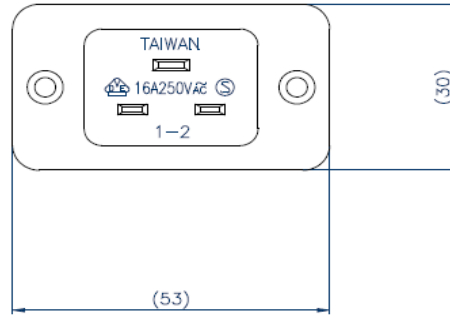

AC SOCKET

SS-3A

STANDART: IEC 320 C20
RATING :20A 125V/250V AC
APPROVALS :UL/CSA
RATING :16A 250V AC
APPROVALS :VDE/SEMKO/CCC

SS-3A-PBT-	6.3	
	4.8	
	4.0	

PANEL CUTOUT