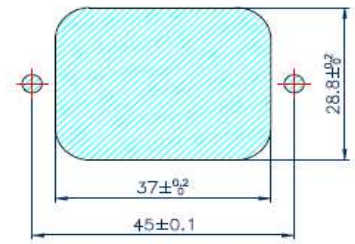

AC SOCKET

SS-3C

STANDART: IEC 320 C19
 RATING :20A 125V/250V AC
 APPROVALS :UL/Cul
 RATING :16A 250V AC
 APPROVALS :VDE/SEMKO/CCC

SS-3C	6.3	
	4.8	
	4.0	

PANEL CUTOUT