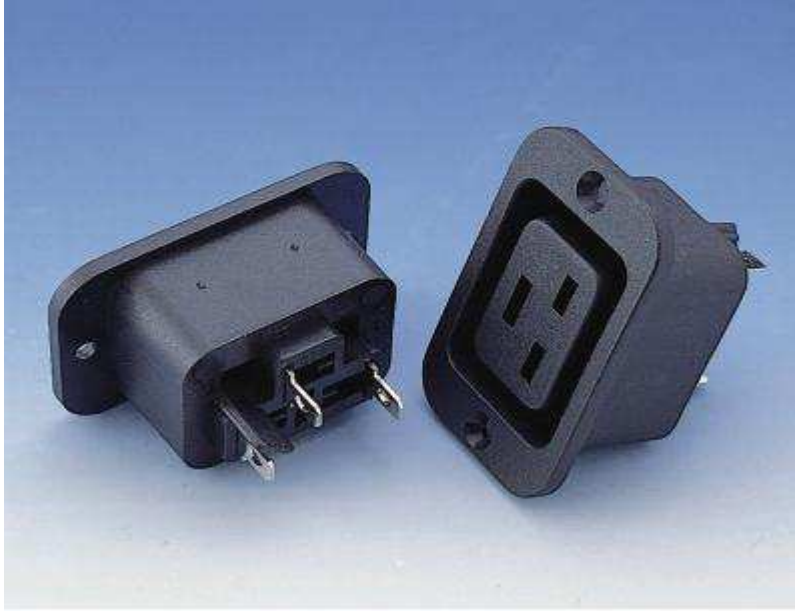

AC SOCKET

SS-3C

STANDART: IEC 320 C19
 RATING :20A 125V/250V AC
 APPROVALS :UL/Cul
 RATING :16A 250V AC
 APPROVALS :VDE/SEMKO/CCC

SS-3C	6.3	
	4.8	
	4.0	

PANEL CUTOUT