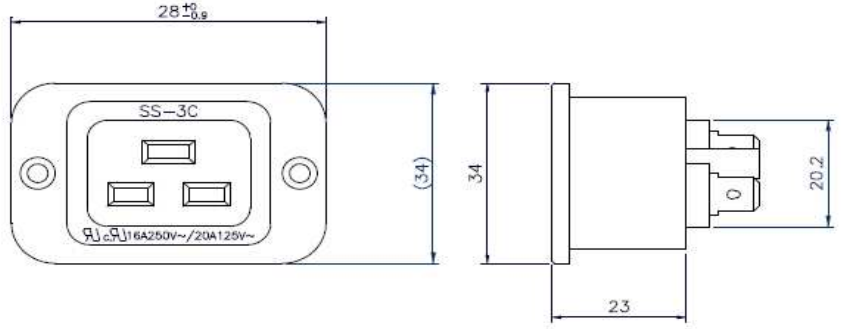

AC SOCKET

SS-3C

STANDART: IEC 320 C19
 RATING :20A 125V/250V AC
 APPROVALS :UL/Cul
 RATING :16A 250V AC
 APPROVALS :VDE/SEMKO/CCC

SS-3C	6.3	
	4.8	
	4.0	

PANEL CUTOUT