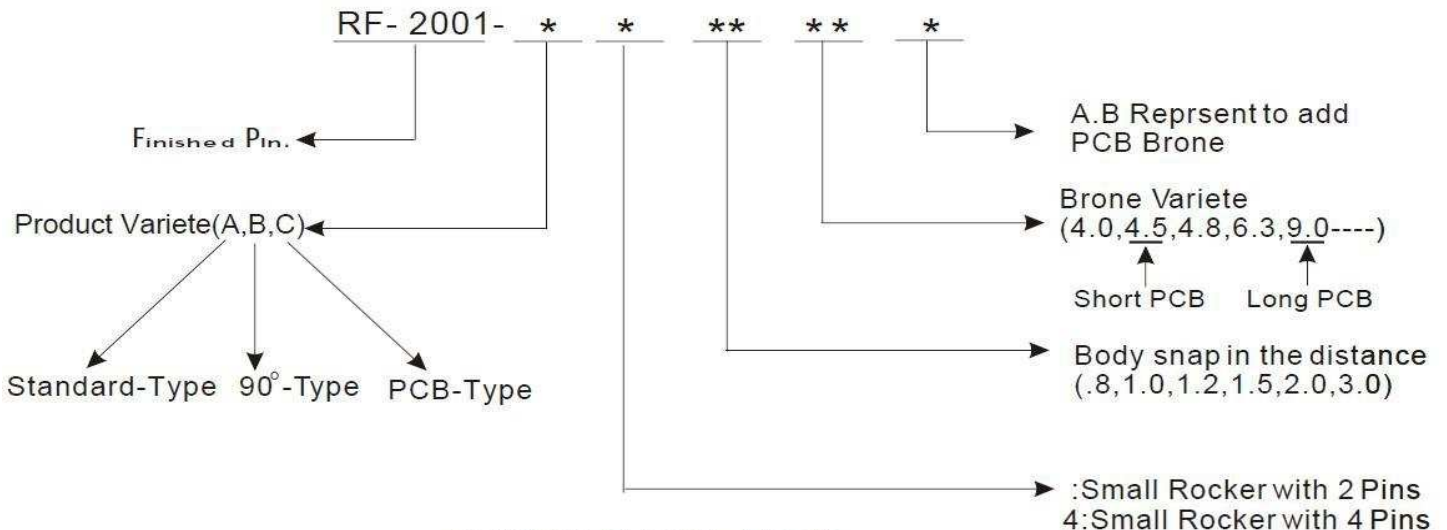

ROCKER SWITCH+INSLET SOCKET

RF-2001

Switch:

RATING:10A250V AC 1/3HP TV-5

APPROVALS:UL/CCSA

RATING:8A/80A250V AC T85

10(4)A250V AC T85

APPROVALS:VDE/DEMKO/NEMKO/
SEMKO/FIMKO/SEV

Socket:

RATING:15A250V AC

APPROVALS:UL/CSA

RATING:10A250V AC

APPROVALS:VDE/KEMA/SEV/DEMKO/
NEMKO/SEMKO/FIMKO

RATING:10A250V AC

APPROVALS:VDE/KEMA/SEV/DEMKO/
NEMKO/SEMKO/FIMKO

RF-2001 Oder Numbers

BYWORD:RF-2001 A 15 48
2001 Standard Type 1.5mm 4.8mm Pin