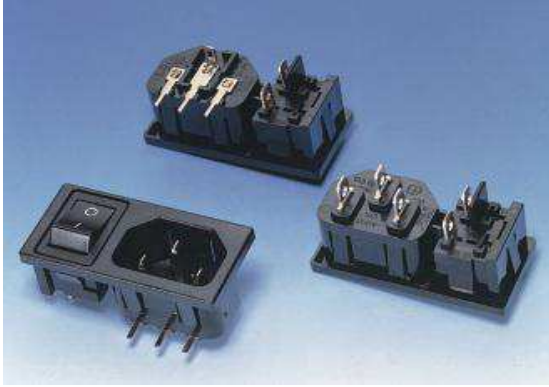

ROCKER SWITCH+INSLET SOCKET

RF-2001

Switch:

RATING:10A250V AC 1/3HP TV-5

APPROVALS:UL/CCSA

RATING:8A/80A250V AC T85

10(4)A250V AC T85

APPROVALS:VDE/DEMKO/NEMKO/
SEMKO/FIMKO/SEV

Socket:

RATING:15A250V AC

APPROVALS:UL/CSA

RATING:10A250V AC

APPROVALS:VDE/KEMA/SEV/DEMKO/
NEMKO/SEMKO/FIMKO

RATING:10A250V AC

APPROVALS:VDE/KEMA/SEV/DEMKO/
NEMKO/SEMKO/FIMKO

RF-2001 Oder Numbers

BYWORD:RF-2001 A 15 48
2001 Standard Type 1.5mm 4.8mm Pin