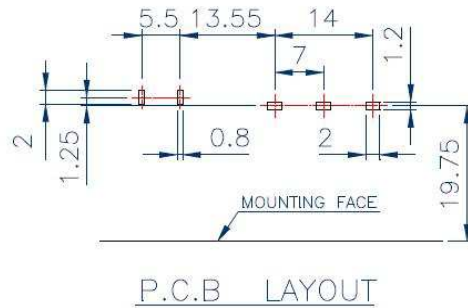

ROCKER SWITCH+INSLET SOCKET

RF-2001

Switch:

RATING:10A250V AC 1/3HP TV-5

APPROVALS:UL/CCSA

RATING:8A/80A250V AC T85

10(4)A250V AC T85

APPROVALS:VDE/DEMKO/NEMKO/
SEMKO/FIMKO/SEV

Socket:

RATING:15A250V AC

APPROVALS:UL/CSA

RATING:10A250V AC

APPROVALS:VDE/KEMA/SEV/DEMKO/
NEMKO/SEMKO/FIMKO

RATING:10A250V AC

APPROVALS:VDE/KEMA/SEV/DEMKO/
NEMKO/SEMKO/FIMKO

RF-2001 Oder Numbers

BYWORD:RF-2001 A 15 48
2001 Standard Type 1.5mm 4.8mm Pin