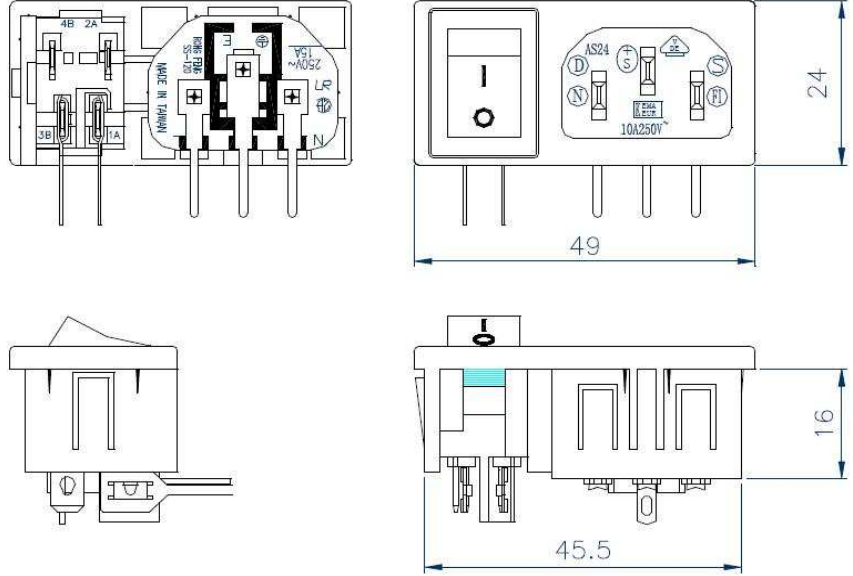

ROCKER SWITCH+INSLET SOCKET

RF-2001

Switch:

RATING:10A250V AC 1/3HP TV-5

APPROVALS:UL/CCSA

RATING:8A/80A250V AC T85

10(4)A250V AC T85

APPROVALS:VDE/DEMKO/NEMKO/
SEMKO/FIMKO/SEV

Socket:

RATING:15A250V AC

APPROVALS:UL/CSA

RATING:10A250V AC

APPROVALS:VDE/KEMA/SEV/DEMKO/
NEMKO/SEMKO/FIMKO

RATING:10A250V AC

APPROVALS:VDE/KEMA/SEV/DEMKO/
NEMKO/SEMKO/FIMKO

RF-2001 Oder Numbers

BYWORD:RF-2001 A 15 48
2001 Standard Type 1.5mm 4.8mm Pin