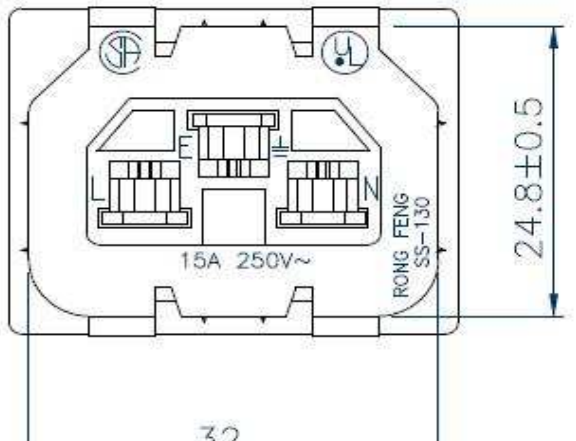

### SS-130

STANDART: IEC 60320-2-2 SHEET F (C13)  
RATING :15A 250V AC  
APPROVALS :UL/CSA  
RATING :10A 250V AC  
APPROVALS :VDE/CCC/KTL

**TERMINAL MODEL**