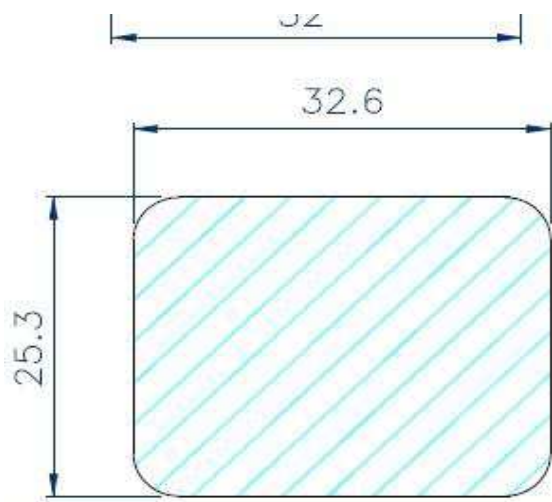

### SS-130

STANDART: IEC 60320-2-2 SHEET F (C13)  
RATING :15A 250V AC  
APPROVALS :UL/CSA  
RATING :10A 250V AC  
APPROVALS :VDE/CCC/KTL

**TERMINAL MODEL**