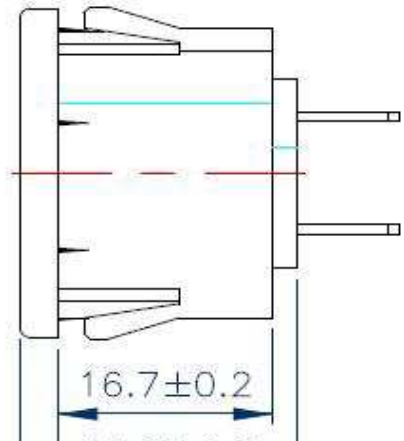

### SS-130

STANDART: IEC 60320-2-2 SHEET F (C13)  
RATING :15A 250V AC  
APPROVALS :UL/CSA  
RATING :10A 250V AC  
APPROVALS :VDE/CCC/KTL

**TERMINAL MODEL**