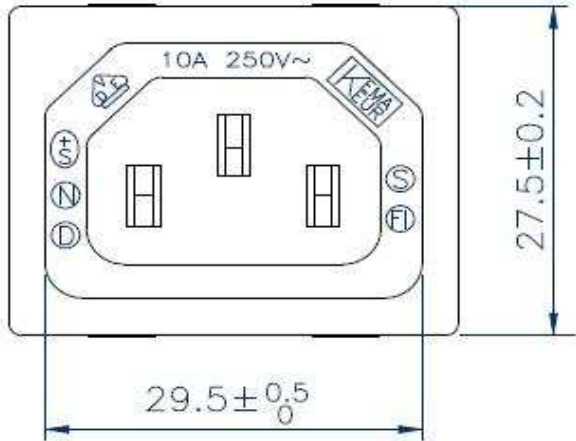

### SS-130

STANDART: IEC 60320-2-2 SHEET F (C13)  
RATING :15A 250V AC  
APPROVALS :UL/CSA  
RATING :10A 250V AC  
APPROVALS :VDE/CCC/KTL

**TERMINAL MODEL**