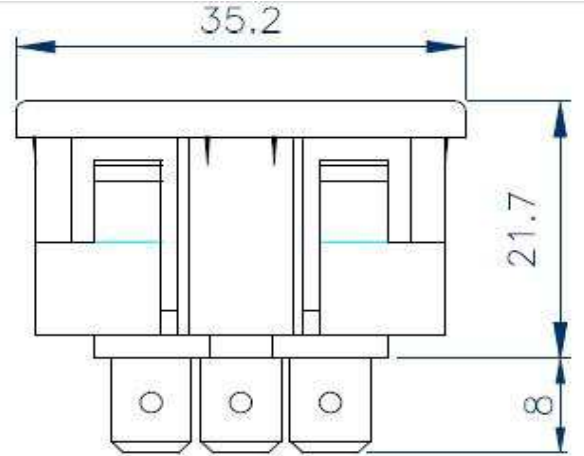

### SS-130

STANDART: IEC 60320-2-2 SHEET F (C13)  
RATING :15A 250V AC  
APPROVALS :UL/CSA  
RATING :10A 250V AC  
APPROVALS :VDE/CCC/KTL

**TERMINAL MODEL**